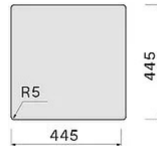

Version SIS4000F.00#CBF Sink Iseo 40 Cm Composite Black Top/Undermount
Collection Sinks

TECHNICAL FEATURES

Materials/Finishes Black matte
Materials/Finishes Ceramix material
Features Fixing kit included
 Perimeter overflow
Function Extracting/Filtering
Dimensions Cabinet 45 cm
Depth Bowl depth 200 mm
Notes

Photograph is for information purposes only. May not correspond to the selected version

WEIGHTS AND VOLUMES

Gross weight 10.8 kg
Net weight 7.5 kg
Volume 0.1 m³
Packaging dimensions L 575 x H 300 x P 575 mm

Cut-out size / Topmount

Cut-out size / Undermount

Optional accessories

| Code | Description |
|----------|---|
| KACL.991 | Iroko wood chopping board 330 x 436 x 20 mm |
| KACL.992 | Polyethylene chopping board 330 x 420 x 18 mm |
| KACL.993 | HPL chopping board 280 x 420 x 18 mm |
| KACL.994 | Rollmat 440 Black Matt 310 x 440 x 10 mm |