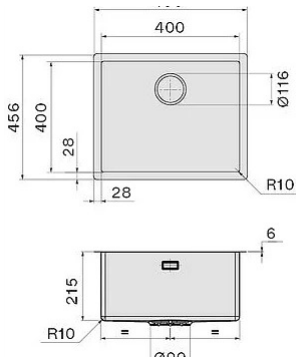

Version SIS4000F.00#CBF Sink Iseo 40 Cm Composite Black Top/Undermount
Collection Sinks

TECHNICAL FEATURES

Materials/Finishes Black matte
Materials/Finishes Ceramix material
Features Fixing kit included
 Perimeter overflow
Function Extracting/Filtering
Dimensions Cabinet 45 cm
Depth Bowl depth 200 mm
Notes

Photograph is for information purposes only. May not correspond to the selected version

WEIGHTS AND VOLUMES

Gross weight 10.8 kg
Net weight 7.5 kg
Volume 0.1 m³
Packaging dimensions L 575 x H 300 x P 575 mm

Cut-out size / Topmount

Cut-out size / Undermount

Optional accessories

| Code | Description |
|----------|---|
| KACL.991 | Iroko wood chopping board 330 x 436 x 20 mm |
| KACL.992 | Polyethylene chopping board 330 x 420 x 18 mm |
| KACL.993 | HPL chopping board 280 x 420 x 18 mm |
| KACL.994 | Rollmat 440 Black Matt 310 x 440 x 10 mm |