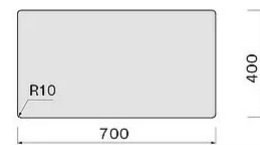

Version SIS7000F.00#CWF Sink Iseo 70 Cm Composite White Top/Undermount
Collection Sinks

TECHNICAL FEATURES

Materials/Finishes Ceramix material
Materials/Finishes White matte
Features Fixing kit included
 Perimeter overflow
Function Extracting/Filtering
Dimensions Cabinet 80 cm
Depth Bowl depth 200 mm
Notes

Photograph is for information purposes only. May not correspond to the selected version

WEIGHTS AND VOLUMES

Gross weight 16 kg
Net weight 11.8 kg
Volume 0.15 m3
Packaging dimensions L 870 x H 300 x P 575 mm

Cut-out size / Topmount

Cut-out size / Undermount

Optional accessories

Code	Description
KACL.991	Iroko wood chopping board 330 x 436 x 20 mm
KACL.992	Polyethylene chopping board 330 x 420 x 18 mm
KACL.993	HPL chopping board 280 x 420 x 18 mm
KACL.994	Rollmat 440 Black Matt 310 x 440 x 10 mm