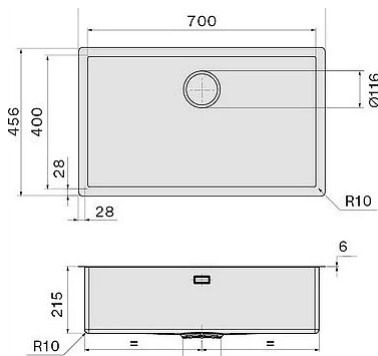

Version SIS7000F.00#CWF Sink Iseo 70 Cm Composite White Top/Undermount
Collection Sinks

TECHNICAL FEATURES

Materials/Finishes Ceramix material
Materials/Finishes White matte
Features Fixing kit included
 Perimeter overflow
Function Extracting/Filtering
Dimensions Cabinet 80 cm
Depth Bowl depth 200 mm
Notes

Photograph is for information purposes only. May not correspond to the selected version

WEIGHTS AND VOLUMES

Gross weight 16 kg
Net weight 11.8 kg
Volume 0.15 m3
Packaging dimensions L 870 x H 300 x P 575 mm

Cut-out size / Topmount

Cut-out size / Undermount

Optional accessories

Code	Description
KACL.991	Iroko wood chopping board 330 x 436 x 20 mm
KACL.992	Polyethylene chopping board 330 x 420 x 18 mm
KACL.993	HPL chopping board 280 x 420 x 18 mm
KACL.994	Rollmat 440 Black Matt 310 x 440 x 10 mm