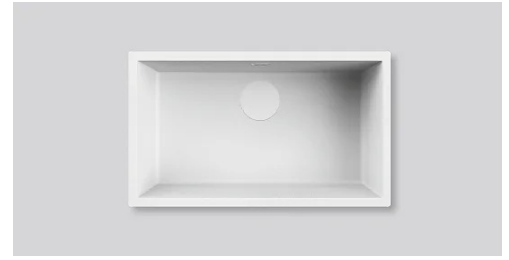

Version SIS7000F.00#CWF Sink Iseo 70 Cm Composite White Top/Undermount
Collection Sinks

TECHNICAL FEATURES

Materials/Finishes Ceramix material
Materials/Finishes White matte
Features Fixing kit included
 Perimeter overflow
Function Extracting/Filtering
Dimensions Cabinet 80 cm
Depth Bowl depth 200 mm
Notes