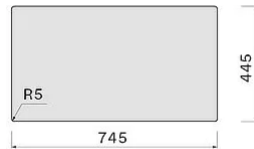

Version SIS7000F.00#CWF Sink Iseo 70 Cm Composite White Top/Undermount
Collection Sinks

TECHNICAL FEATURES

Materials/Finishes Ceramix material
Materials/Finishes White matte
Features Fixing kit included
 Perimeter overflow
Function Extracting/Filtering
Dimensions Cabinet 80 cm
Depth Bowl depth 200 mm
Notes

Photograph is for information purposes only. May not correspond to the selected version

WEIGHTS AND VOLUMES

Gross weight 16 kg
Net weight 11.8 kg
Volume 0.15 m3
Packaging dimensions L 870 x H 300 x P 575 mm

Cut-out size / Topmount

Cut-out size / Undermount

Optional accessories

Code	Description
KACL.991	Iroko wood chopping board 330 x 436 x 20 mm
KACL.992	Polyethylene chopping board 330 x 420 x 18 mm
KACL.993	HPL chopping board 280 x 420 x 18 mm
KACL.994	Rollmat 440 Black Matt 310 x 440 x 10 mm