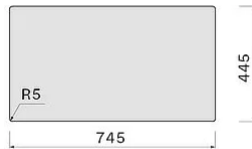

Version SIS7000F.00#CBF Sink Iseo 70 Cm Composite Black Top/Undermount
Collection Sinks

TECHNICAL FEATURES

Materials/Finishes Black matte
Materials/Finishes Ceramix material
Features Fixing kit included
 Perimeter overflow
Function Extracting/Filtering
Dimensions Cabinet 80 cm
Depth Bowl depth 200 mm
Notes

Photograph is for information purposes only. May not correspond to the selected version

WEIGHTS AND VOLUMES

Gross weight 16 kg
Net weight 11.8 kg
Volume 0.15 m3
Packaging dimensions L 870 x H 300 x P 575 mm

Cut-out size / Topmount

Cut-out size / Undermount

Optional accessories

Code	Description
KACL.991	Iroko wood chopping board 330 x 436 x 20 mm
KACL.992	Polyethylene chopping board 330 x 420 x 18 mm
KACL.993	HPL chopping board 280 x 420 x 18 mm
KACL.994	Rollmat 440 Black Matt 310 x 440 x 10 mm