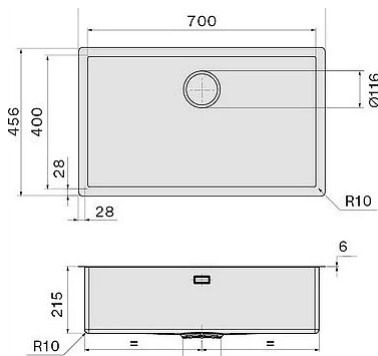

Version SIS7000F.00#CBF Sink Iseo 70 Cm Composite Black Top/Undermount
Collection Sinks

TECHNICAL FEATURES

Materials/Finishes Black matte
Materials/Finishes Ceramix material
Features Fixing kit included
 Perimeter overflow
Function Extracting/Filtering
Dimensions Cabinet 80 cm
Depth Bowl depth 200 mm
Notes

Photograph is for information purposes only. May not correspond to the selected version

WEIGHTS AND VOLUMES

Gross weight 16 kg
Net weight 11.8 kg
Volume 0.15 m3
Packaging dimensions L 870 x H 300 x P 575 mm

Cut-out size / Topmount

Cut-out size / Undermount

Optional accessories

Code	Description
KACL.991	Iroko wood chopping board 330 x 436 x 20 mm
KACL.992	Polyethylene chopping board 330 x 420 x 18 mm
KACL.993	HPL chopping board 280 x 420 x 18 mm
KACL.994	Rollmat 440 Black Matt 310 x 440 x 10 mm