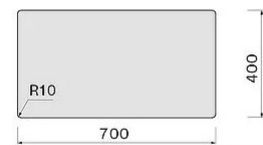

Version SIS7000F.00#CBF Sink Iseo 70 Cm Composite Black Top/Undermount
Collection Sinks

TECHNICAL FEATURES

Materials/Finishes Black matte
Materials/Finishes Ceramix material
Features Fixing kit included
 Perimeter overflow
Function Extracting/Filtering
Dimensions Cabinet 80 cm
Depth Bowl depth 200 mm
Notes

Photograph is for information purposes only. May not correspond to the selected version

WEIGHTS AND VOLUMES

Gross weight 16 kg
Net weight 11.8 kg
Volume 0.15 m3
Packaging dimensions L 870 x H 300 x P 575 mm

Cut-out size / Topmount

Cut-out size / Undermount

Optional accessories

Code	Description
KACL.991	Iroko wood chopping board 330 x 436 x 20 mm
KACL.992	Polyethylene chopping board 330 x 420 x 18 mm
KACL.993	HPL chopping board 280 x 420 x 18 mm
KACL.994	Rollmat 440 Black Matt 310 x 440 x 10 mm